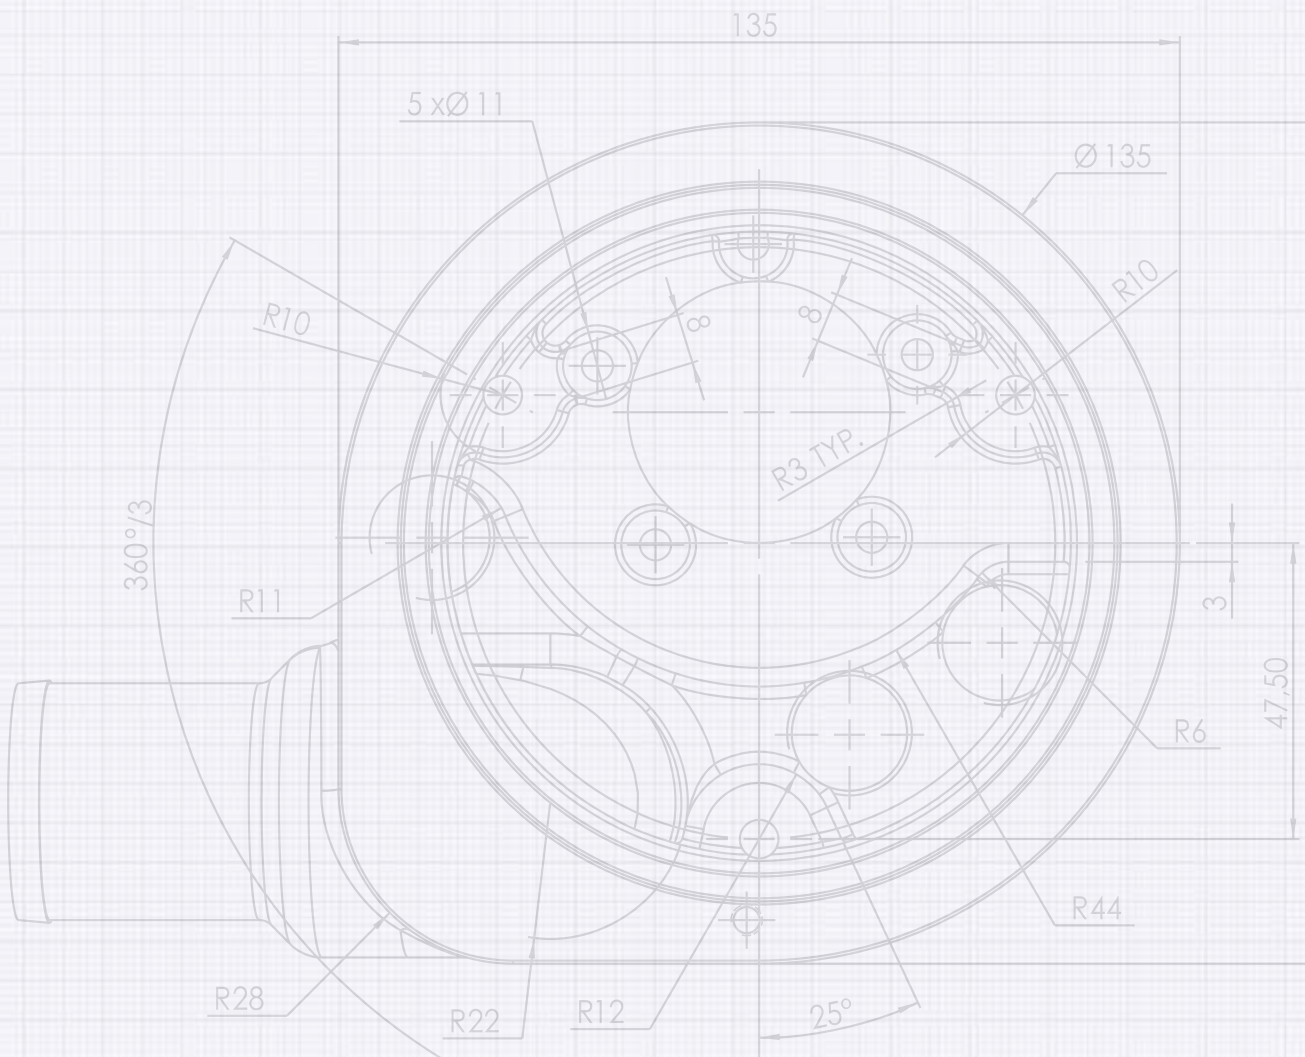

WWW.VETUS.COM

TOP 500 SPARE PARTS

PRICELIST SPARE PARTS

EXPORT 2019

Code	Description	Discount code	
HS868	Stud branch tee with air-bleeding nipple mt52/72/125/17	SV	22,95
SET0010	Set: Adaptor sleeve for BOW2512	SV	65,00
FTL021	Expansion rubber extended	SV	20,95
STM8241	Seal	SV	101,00
STM8307	Seal	SV	11,95
STM8308	Seal	SV	19,95
STM8112	Seal washer g1 1/4	SV	3,20
DRAIN	Drainplug for waterlock / acc tank	SV	2,20
08-01308	Air filter M2.13/18/3.29/4.35/45	SV	18,95
STM6173	Shaft	SV	85,00
HLLRBG	Assembly LH + RH hatch locks all hatches	SV	14,95
STM4852	Belt balanger shaft	SV	80,00
STM8057	Banjo bolt	SV	6,45
STM9262	Banjo eye 3/8"	SV	7,45
SET0137	Set: control panel toilet WCS-L/SMTO/HATO type 2	SV	168,00
RC01C	Handle attachment kit for remote control type RC (212154)	SV	10,95
STM8322	Coolant temp.switch M14x1.5 12-24V 105grc	SV	80,00
08-01190	Calorifer connection kit, M2 & M3	SV	231,00
STM7683	Calorifer connection kit, M4.15/4.17/4.55/4.56	SV	113,00
STM7708	Bolt	SV	9,45
STM4050	Element elec. pump for stm4049	SV	10,95
VD60092	Fuel filter D(T)4.29 - DT(A)43 + DT(A)64	SV	12,95
STM3690	Fuel filter	SV	17,95
STM9028	Fuel filter P4.21/23/25	SV	6,95
VD60210	Fuel filter DT(A)44-66-67	SV	17,95
STM9451	Fuel filter VF4-VF5	SV	53,00
17-8509	Fuel filter element VD6.170/210	SV	89,00
STM7055	Fuel lift pump	SV	151,00
BP1130	Set: shear-pin (5x) for bow thruster 55 kgf	SV	22,95
BP228S	Set: shear-pin (5x) bow thruster 80kgf	SV	19,95
BP65S	Set: safety pin 3x23.3mm bow50, 5 pcs.skinned	SV	16,95
STM4522	Raw water pump 40 full cam VH4.65/80	SV	309,00
STM8050	Raw water pump M3.10/M4.14	SV	309,00
STM6109	Raw water pump M2/M3	SV	269,00
STM8922	Raw water pump 2/3 cam DT(A) 43/44 or VD4	SV	449,00
STM8921	Full cam Johnson F7B-9 6 cylinder	SV	289,00
STM7630	Raw water pump M4.15/M4.17/M4.35/M4.45	SV	232,00
PR43170	Libero rubber seal sold per meter	SV	2,50
STM1166	Bolt	SV	7,45
STM2539	Cylinder head gasket M3.10	SV	94,00
STM3395	Cylinder head gasket M4.14	SV	87,00
STM1095	Cylinder head gasket M2.C5/D5	SV	85,00
STM1409	Cylinder head gasket M2.13/M2.18 M2.06	SV	100,00
STM1412	Cylinder head gasket M2.04	SV	87,00
STM3915	Cylinder head gasket M3.09/28	SV	94,00
STM7709	Cylinder head gasket M4.15/17	SV	84,00
STM7843	Circulation pump cpl. Basi415/M17	SV	242,00
STM9215	Starter-preheat key-switch with 2 keys	SV	50,00
EM70	Cap 4-pole (A 0-0350780-1)	SV	1,80
PR13990	Cover strip counter flange	SV	3,90
BP1604KC	Cummins Kit BOW1604	SV	52,00
7819	Deck Plate_VW2200 2500 Stainless Steel	SV	409,00
STM6131	Cover M3	SV	93,00
STM7446	Cover M2/3/4 was STM6132 (plastic)	SV	30,95
STM6503	Cover M4, P4.17/19/42	SV	65,00
FTR14001	Set: Cover and o-ring for Type 140 water strainer	SV	10,95
WF09	Set : cover, o-ring large and small for waterfilter 150	SV	15,95
STM8508	Damperplate 8508 for prm160 (1k23100009)	SV	409,00
STM4054	Damperplate M3-M4 DIN	SV	140,00
STM4104	Damperplate p4.25 DIN M4.17	SV	248,00
STM6106	Demperplate M2 /M3.09	SV	162,00
STM8272	Damperplate dt43 t/m dt67 (hsw) 1kt2110012	SV	429,00
STM8513	Damperplate Deutz Hurth mech. 1KT2100051	SV	409,00
STM7609	damperplate ZF25/M415/17 Centa CF-DS-15-263-61574-NR	SV	899,00
STM4862	Timing belt	SV	100,00