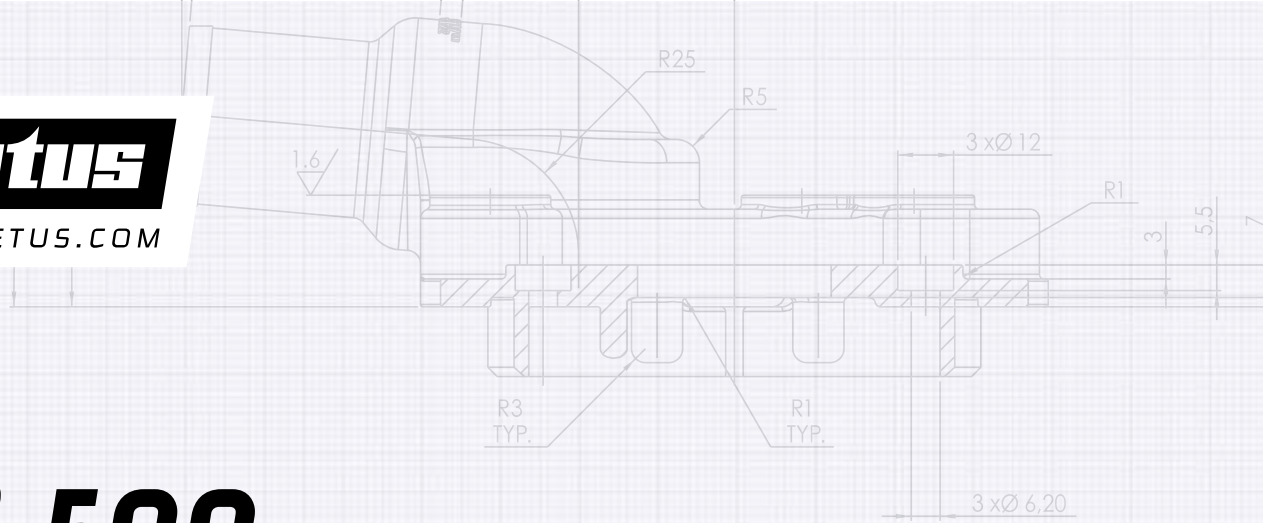

WWW.VETUS.COM

TOP 500 SPARE PARTS

PRICELIST SPARE PARTS

EXPORT 2019

Code	Description	Discount code	
HS868	Stud branch tee with air-bleeding nipple mt52/72/125/17	SV	22,95
SET0010	Set: Adaptor sleeve for BOW2512	SV	65,00
FTL021	Expansion rubber extended	SV	20,95
STM8241	Seal	SV	101,00
STM8307	Seal	SV	11,95
STM8308	Seal	SV	19,95
STM8112	Seal washer g1 1/4	SV	3,20
DRAIN	Drainplug for waterlock / acc tank	SV	2,20
08-01308	Air filter M2.13/18/3.29/4.35/45	SV	18,95
STM6173	Shaft	SV	85,00
HLLRBG	Assembly LH + RH hatch locks all hatches	SV	14,95
STM4852	Belt balanger shaft	SV	80,00
STM8057	Banjo bolt	SV	6,45
STM9262	Banjo eye 3/8"	SV	7,45
SET0137	Set: control panel toilet WCS-L/SMTO/HATO type 2	SV	168,00
RC01C	Handle attachment kit for remote control type RC (212154)	SV	10,95
STM8322	Coolant temp.switch M14x1.5 12-24V 105grc	SV	80,00
08-01190	Calorifer connection kit, M2 & M3	SV	231,00
STM7683	Calorifer connection kit, M4.15/4.17/4.55/4.56	SV	113,00
STM7708	Bolt	SV	9,45
STM4050	Element elec. pump for stm4049	SV	10,95
VD60092	Fuel filter D(T)4.29 - DT(A)43 + DT(A)64	SV	12,95
STM3690	Fuel filter	SV	17,95
STM9028	Fuel filter P4.21/23/25	SV	6,95
VD60210	Fuel filter DT(A)44-66-67	SV	17,95
STM9451	Fuel filter VF4-VF5	SV	53,00
17-8509	Fuel filter element VD6.170/210	SV	89,00
STM7055	Fuel lift pump	SV	151,00
BP1130	Set: shear-pin (5x) for bow thruster 55 kgf	SV	22,95
BP228S	Set: shear-pin (5x) bow thruster 80kgf	SV	19,95
BP65S	Set: safety pin 3x23.3mm bow50, 5 pcs.skinned	SV	16,95
STM4522	Raw water pump 40 full cam VH4.65/80	SV	309,00
STM8050	Raw water pump M3.10/M4.14	SV	309,00
STM6109	Raw water pump M2/M3	SV	269,00
STM8922	Raw water pump 2/3 cam DT(A) 43/44 or VD4	SV	449,00
STM8921	Full cam Johnson F7B-9 6 cylinder	SV	289,00
STM7630	Raw water pump M4.15/M4.17/M4.35/M4.45	SV	232,00
PR43170	Libero rubber seal sold per meter	SV	2,50
STM1166	Bolt	SV	7,45
STM2539	Cylinder head gasket M3.10	SV	94,00
STM3395	Cylinder head gasket M4.14	SV	87,00
STM1095	Cylinder head gasket M2.C5/D5	SV	85,00
STM1409	Cylinder head gasket M2.13/M2.18 M2.06	SV	100,00
STM1412	Cylinder head gasket M2.04	SV	87,00
STM3915	Cylinder head gasket M3.09/28	SV	94,00
STM7709	Cylinder head gasket M4.15/17	SV	84,00
STM7843	Circulation pump cpl. Basi415/M17	SV	242,00
STM9215	Starter-preheat key-switch with 2 keys	SV	50,00
EM70	Cap 4-pole (A 0-0350780-1)	SV	1,80
PR13990	Cover strip counter flange	SV	3,90
BP1604KC	Cummins Kit BOW1604	SV	52,00
7819	Deck Plate_VW2200 2500 Stainless Steel	SV	409,00
STM6131	Cover M3	SV	93,00
STM7446	Cover M2/3/4 was STM6132 (plastic)	SV	30,95
STM6503	Cover M4, P4.17/19/42	SV	65,00
FTR14001	Set: Cover and o-ring for Type 140 water strainer	SV	10,95
WF09	Set : cover, o-ring large and small for waterfilter 150	SV	15,95
STM8508	Damperplate 8508 for prm160 (1k23100009)	SV	409,00
STM4054	Damperplate M3-M4 DIN	SV	140,00
STM4104	Damperplate p4.25 DIN M4.17	SV	248,00
STM6106	Demperplate M2 /M3.09	SV	162,00
STM8272	Damperplate dt43 t/m dt67 (hsw) 1kt2110012	SV	429,00
STM8513	Damperplate Deutz Hurth mech. 1KT2100051	SV	409,00
STM7609	damperplate ZF25/M415/17 Centa CF-DS-15-263-61574-NR	SV	899,00
STM4862	Timing belt	SV	100,00