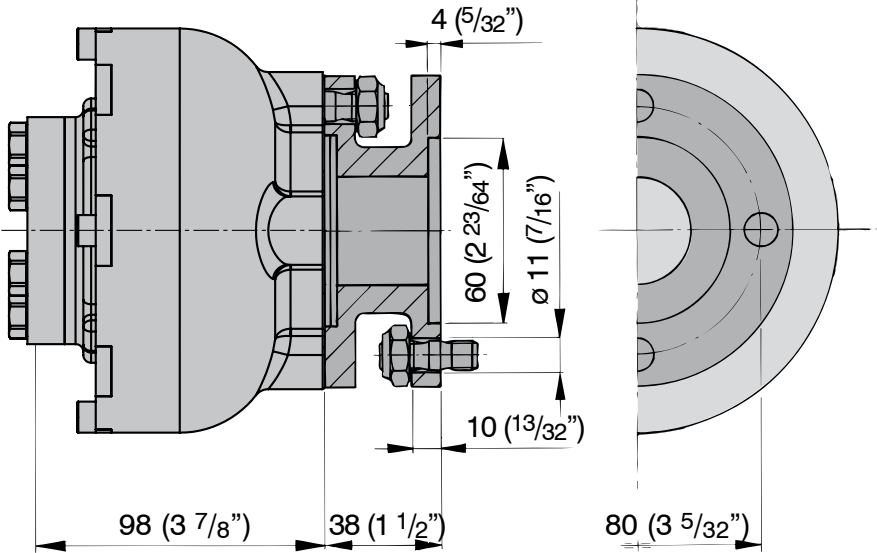

Adaptor flange for Uniflex 13

FLANGE2A

Uniflex 13 ↔	Volvo	MS
		MSB
		MS2